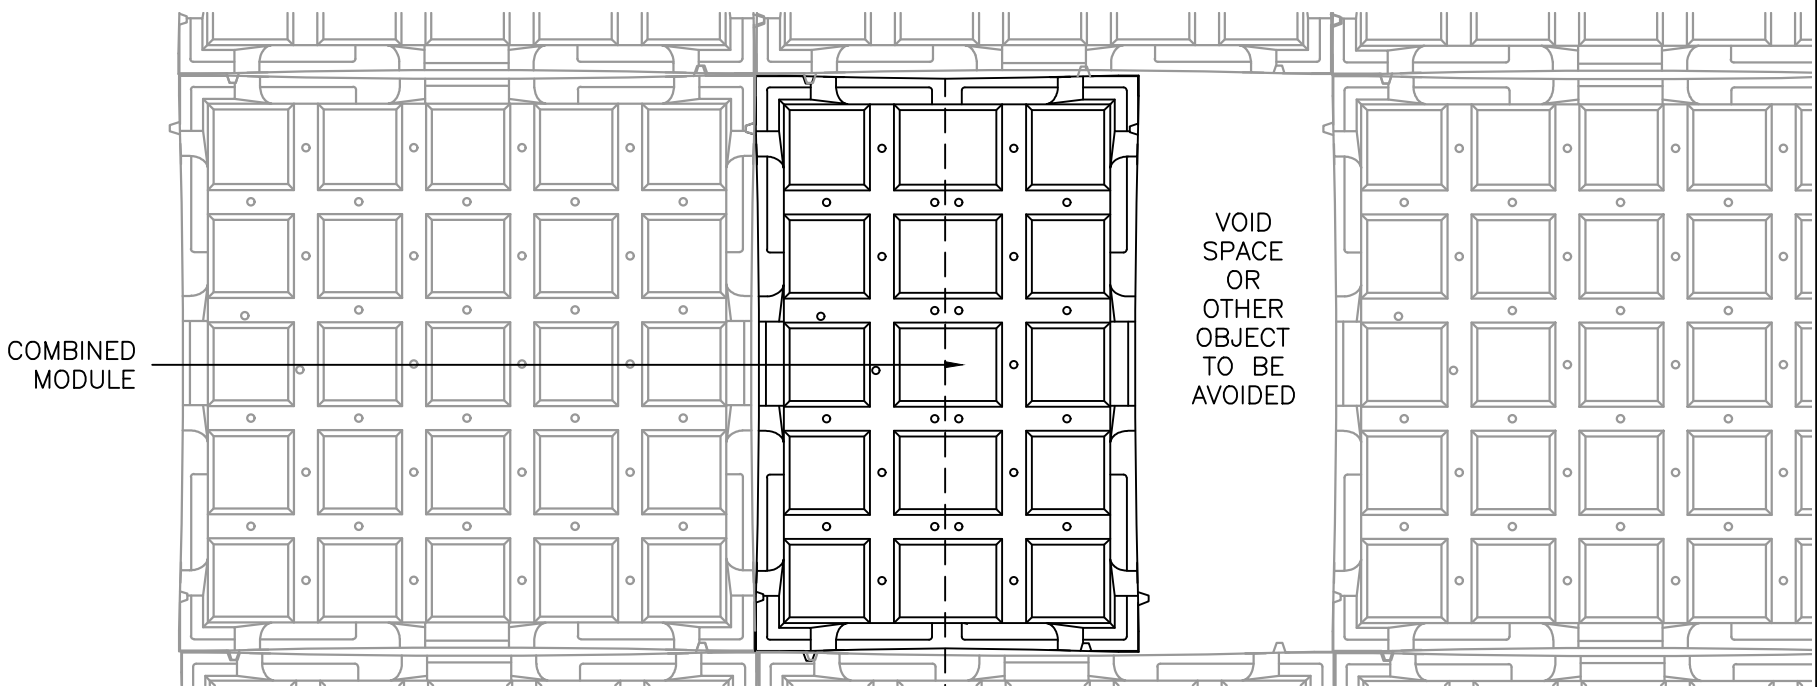

K:\GreenGrid\TECHNICAL DRAWINGS\Modules\DETAILS.dwg, 9/5/2019 12:12:01 PM, HERNANDD

SECTION

PLAN

www.greengridroofs.com
ph# 888-404-4743

MODULE CUTTING EDGING OPTION