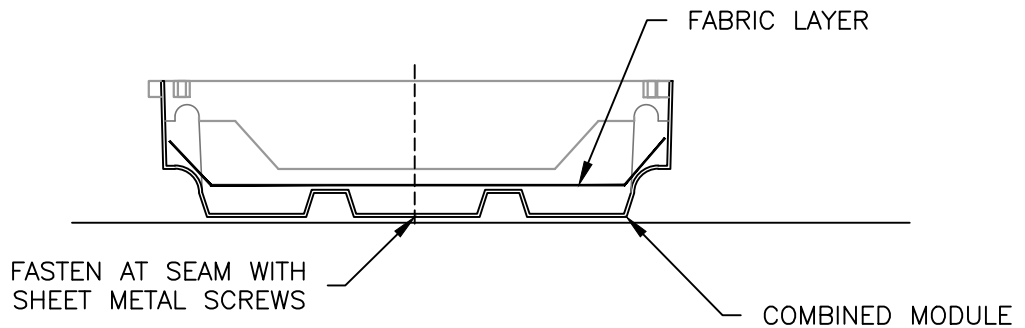

K:\GreenGrid\TECHNICAL DRAWINGS\Modules\DETAILS.dwg, 9/5/2019 12:12:01 PM, HERNANDD

SECTION

PLAN

www.greengridroofs.com
ph# 888-404-4743

MODULE CUTTING EDGING OPTION