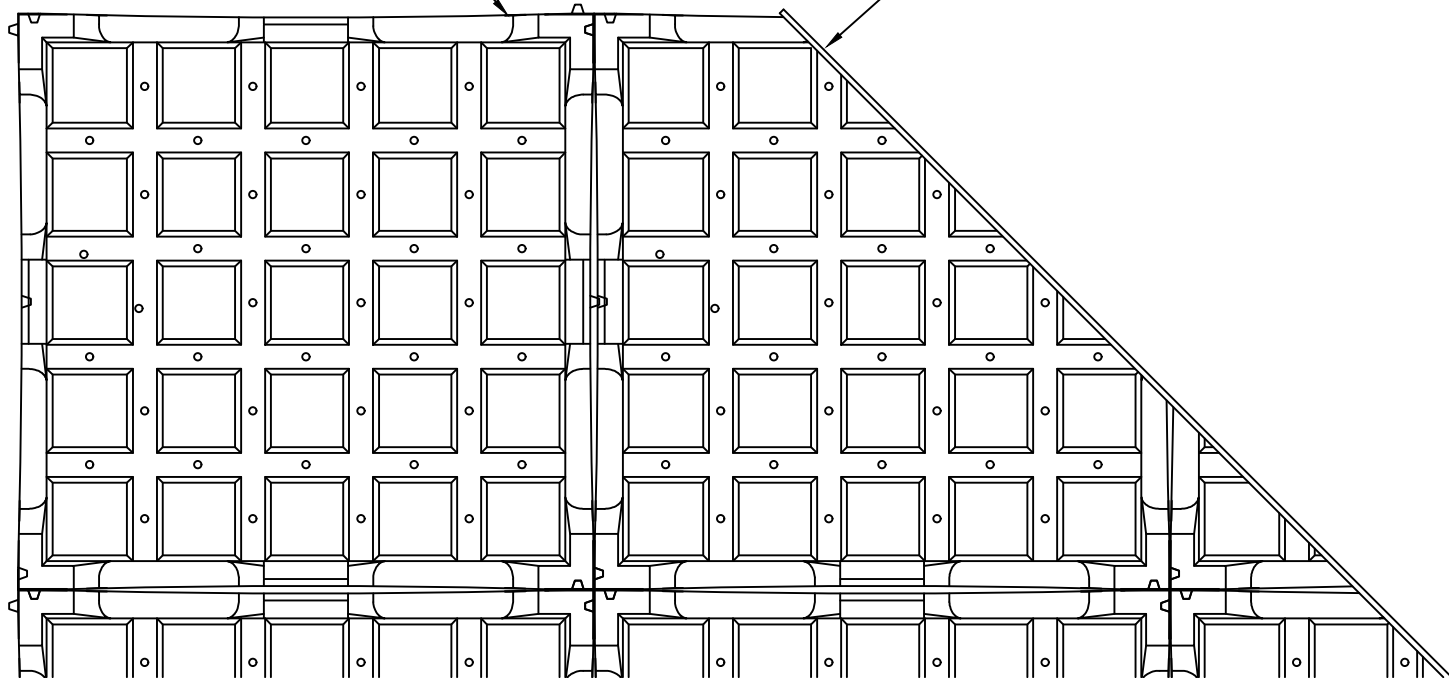

FABRIC LAYER (AVOID CUTTING TO REUSE WHERE NEEDED, IF POSSIBLE)

EDGE TREATMENT

MODULE (TYP.)

SECTION

EDGE TREATMENT

PLAN

www.greengridroofs.com
ph# 888-404-4743

MODULE CUTTING EDGING OPTION