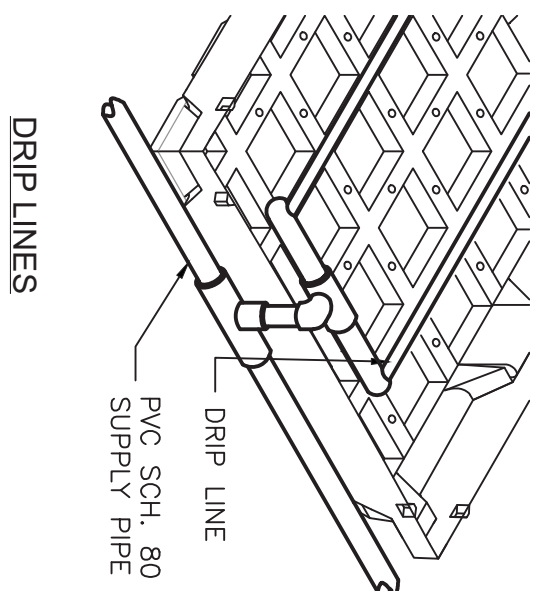

Note: Drip line configuration may vary. Feed line size, material, and location may vary

124 Hebron Ave,
Glastonbury, CT
06033

GREENGRID 2012 MODULE DESIGN
IRRIGATION DETAILS